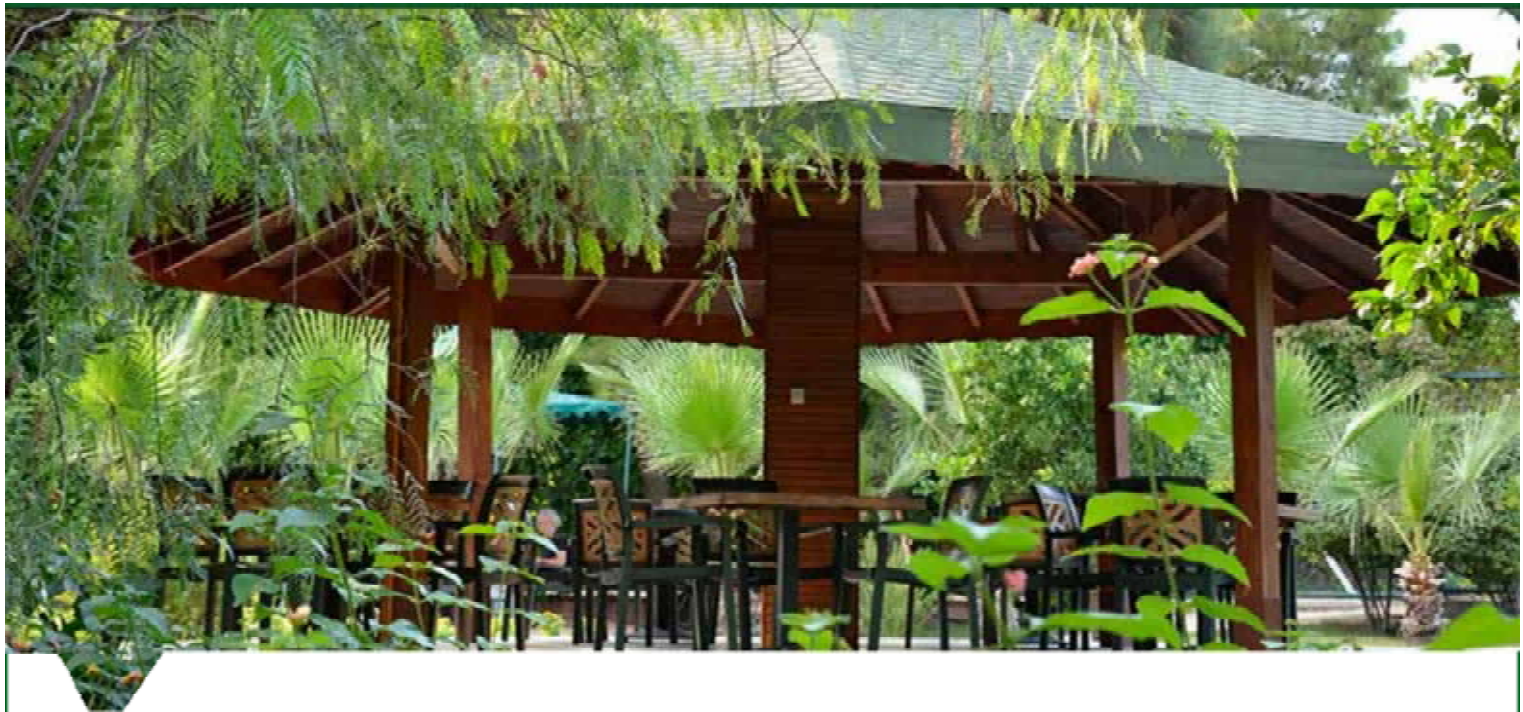

FOR CHILDREN

• Mini Club (4 -12 years) • Playground in the Garden • Highchairs • Baby Cot	• Baby Sitter (on request and extra to charge) • Baby Pool • Mini Disco

INCLUDED SERVICES & ACTIVITIES

• Gymnastic • Step - Aerobic • Water gym • Pool Games • Waterslides • Basketball • Mini Football • Tennis Court (hard) • Tennis Equipment	• Table Tennis • Boccia • Darts • Turkish Bath • Sauna • Fitness Center • Animation • Wi - Fi

CHARGED SERVICES & ACTIVITIES

• Fresh fruit juice • Energy drinks • Import drinks • All drinks at the disco • Room Service (24 hours) • Safe box • Tennis Court Lighting • All Water Sports	• Massage • Peeling • Spa Center • Beauty Center • Doctor Office • Laundry & Dry Cleaning • Telephone (out bond)	• Fax • Photocopy • Babysitter (on request) • Honeymoon Package • A'la - Carte Restaurant

OTHERS

- Mini-Market
- Photographer
- Leather Shop
- Boutique
- Souvenir & Gift Shop
- Hairdresser

Spoken Languages	: Turkish , German, English, Russian
Parking	: 1 outdoor parking place
Credit Cards	: Visa, MasterCard
Pets	: Pets are not allowed
Cleaning room	: Everyday
Towel changing	: Everyday
Bed linen changing	: Three times a week

The Management of Sherwood Greenwood Resort has the authority to change the time and the place of activities according to the weather conditions.