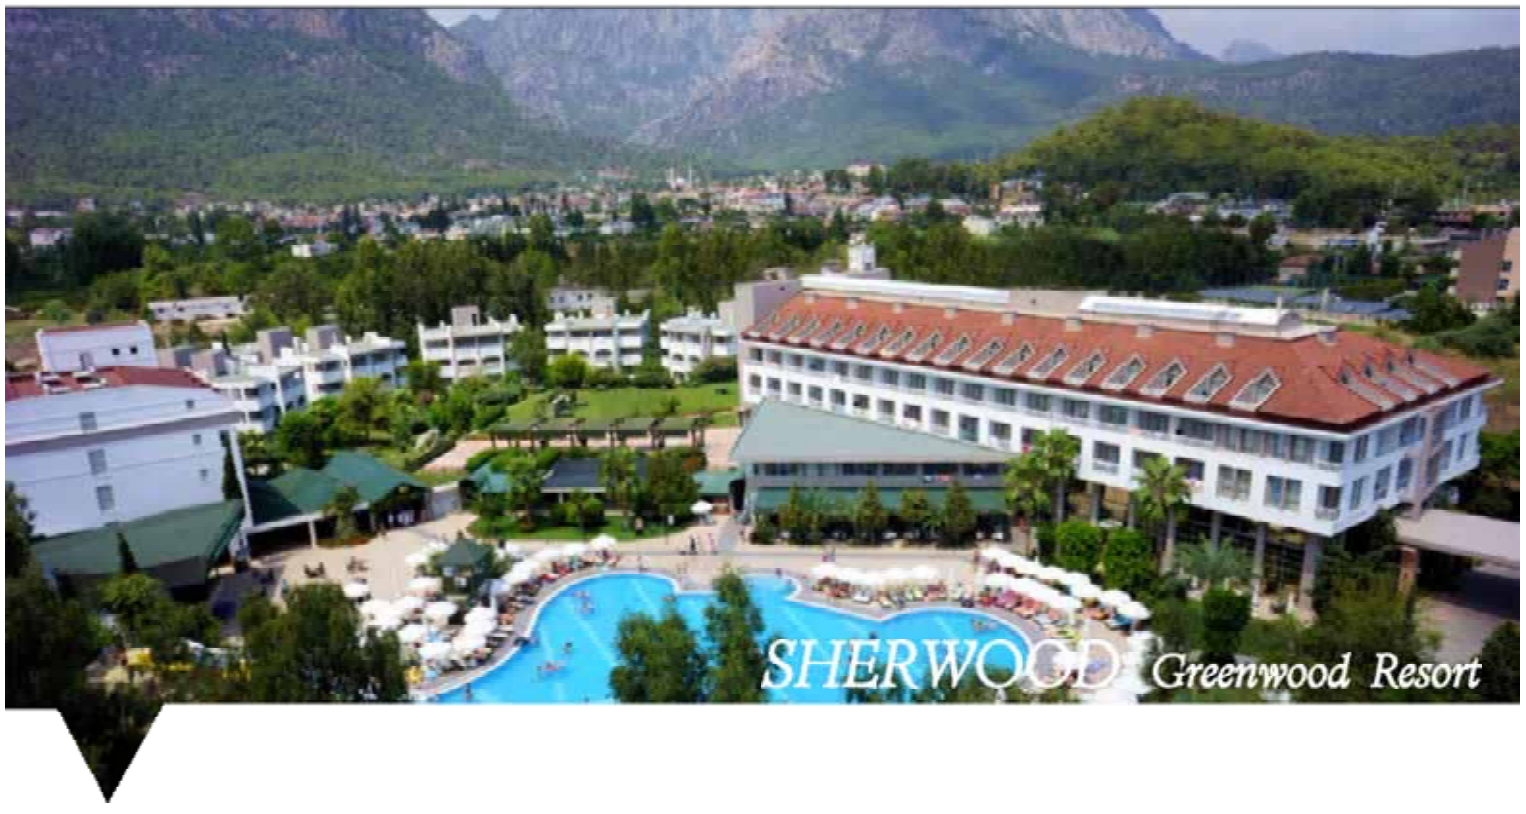

SHERWOOD

Greenwood Resort

Feel the Legend

SUMMER FACT SHEET 2020

CERTIFICATES

Blue Flag, Green Star, Clean Pool, Travelife

 Honeymoon Hotel	 Wheelchair Accessibility	 Infant-Friendly	 Child Friendly	 Blue Flag	 Environmentally Friendly	 Wi-Fi
 Family Hotel	 Youth-Friendly	 Senior-Friendly	 Adult Hotel	 Private Health-care	 Spa & Wellness	 Aquapark Hotel