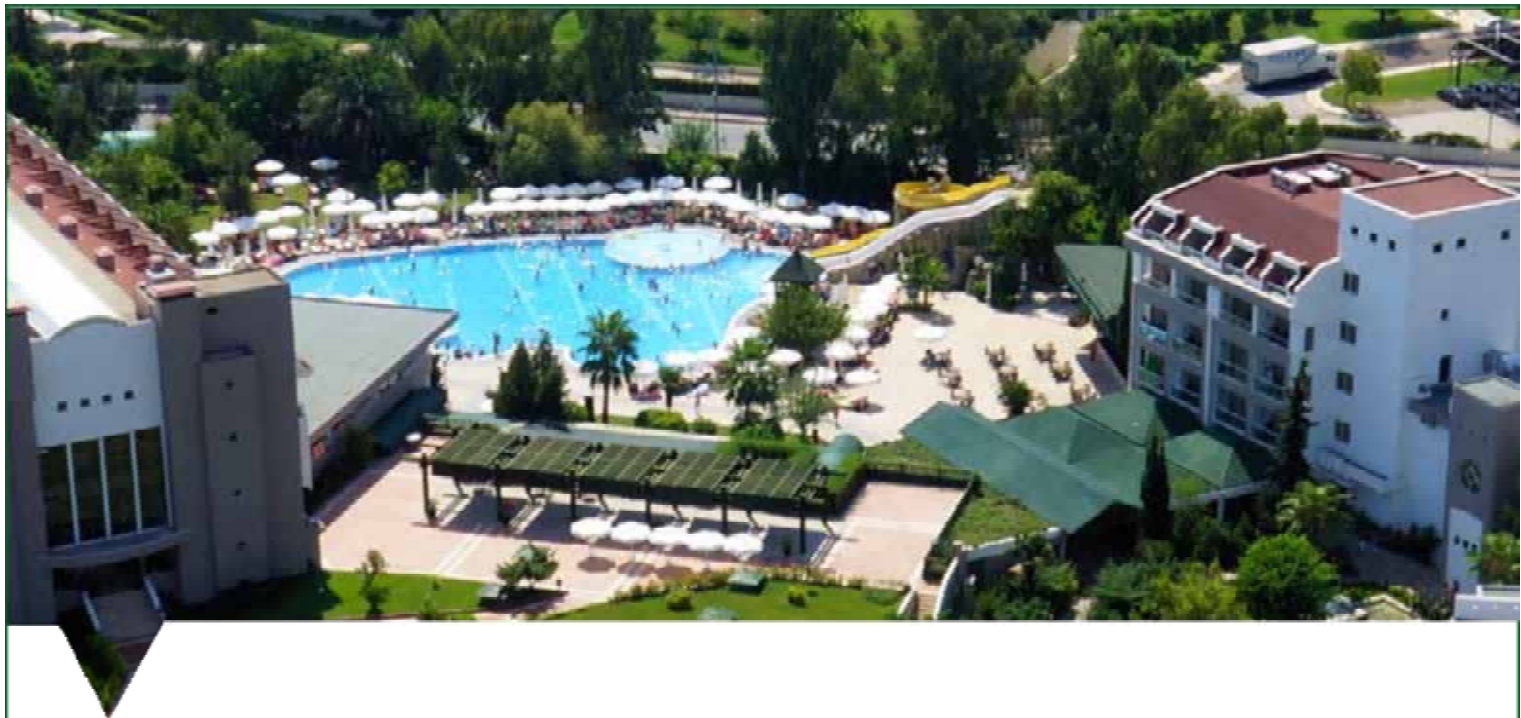

BARS	DESCRIPTION	TIMES	CAPACITY	M ²
Lobby Bar (Main Building)	All Inclusive Drinks	10:00 - 22:00	indoor: 75 seats	200 m ²
Beach Bar	All Inclusive Drinks	10:00 - 17:00	outdoor: 130 seats	200 m ²
Pool & Snack Bar (Anex Building)	All Inclusive Drinks	10:00 – 24:00	outdoor: 120 seats	700 m ²
Disco Bar (Garden)	Extra charge	24:00 - 02:30	outdoor: 80 seats	200 m ²