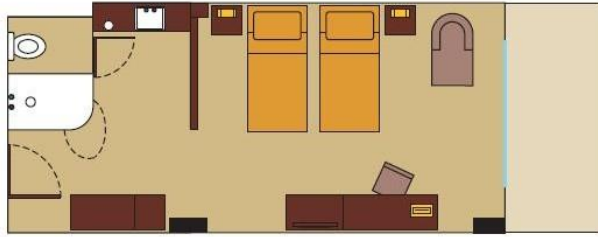

STANDART ROOM - STANDART ZİMMER-STANDART ODA (188)

METREKARE	SQUARE METER	QUADRATMETER	35 m² / qm /sqm
KAPASİTE	CAPACITY	KAPAZİTAET	Min 1 Pax Max 3 Pax
YATAK TİPİ	BED TYPE	BETTEN	FRENCHBED + TWINBED EK YATAK – EXTRA BED KATLANIR YATAK – KLAPPBETT – FOLDING BED

Direct or partial seaview Balcony, Parquet floor, French bed/ Twin bed Shower/WC, Hairdryer, Telephone in bathroom, Central air condition (individually controlled), Direct dial telephone, Minibar, Safe, 1 LCD TV with satellite, coffee and tea set with coffee and tea varieties, WiFi Internet access

Direkter bzw. seitlicher Meerblick Balkon, French bed/ Twin bed Parkettboden, Dusche/WC, Föhn, Telefon im Bad, zentralgesteuerter Klimaanlage (individuell einstellbar), Direktwahltelefon, Minibar, Safe, 1 LCD TV mit Satellitenempfang, kaffee und tee zubereiter set mit kaffee und tee sorten, WLAN-Internetzugang

Deniz veya Kısmi deniz manzaralı odalardır. French bed (büyük yatak)/ Twin bed (küçük yatak) Balkon, Parke zemin, Duş/WC, Saç kurutma makinası, Banyoda Paralel telefon, Odadan kumandalı Merkezi Klima , direkt dış hatlı telefon, Minibar, Emanet Kasası, Uydu (SAT) – LCD TV, Çay ve kahve seti kahve ve çay çeşitleri ile , Wi-Fi Internet bağlantısı.